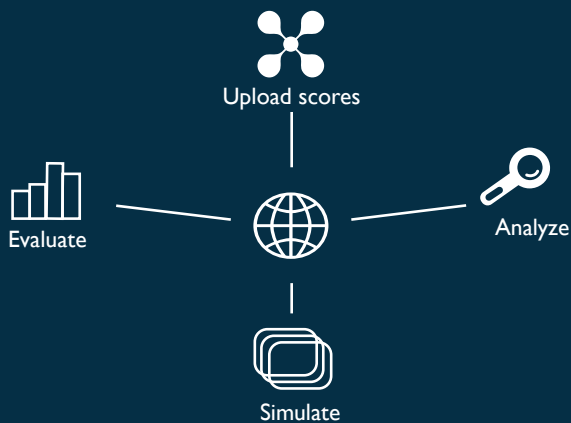

GlobalDressageAnalytics

Founded by WDM

improve **YOURSELF**

“NEVER BEFORE HAVE WE EVER CONDUCTED SUCH AN EXTREMELY DETAILED ANALYSIS AND STUDY AND THEN USED THOSE FINDINGS IN OUR PREPARATION.”

STEFFEN PETERS

DRESSAGE SCORES COME ALIVE

Global Dressage Analytics is a special web-based dashboard for riders, trainers and judges to collect, store, and analyze scores.

“THE GDA ANALYSIS GAVE US A GREAT STRATEGIC TOOL. IT WAS ALMOST LIKE BEING IN A “SIMULATED COMPETITION.”
Akiko Yamazaki